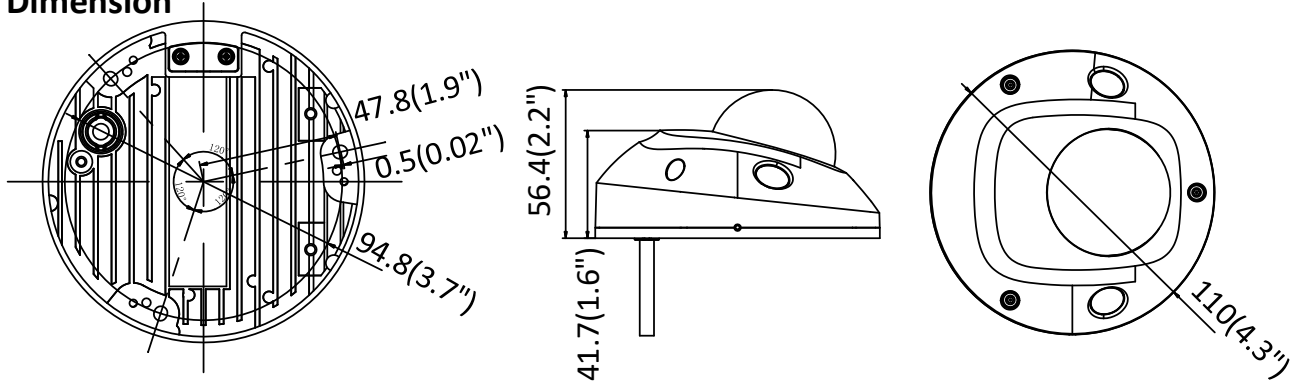

Dimension

Accessory

DS-1280ZJ-DM46
Junction Box

Distributed by